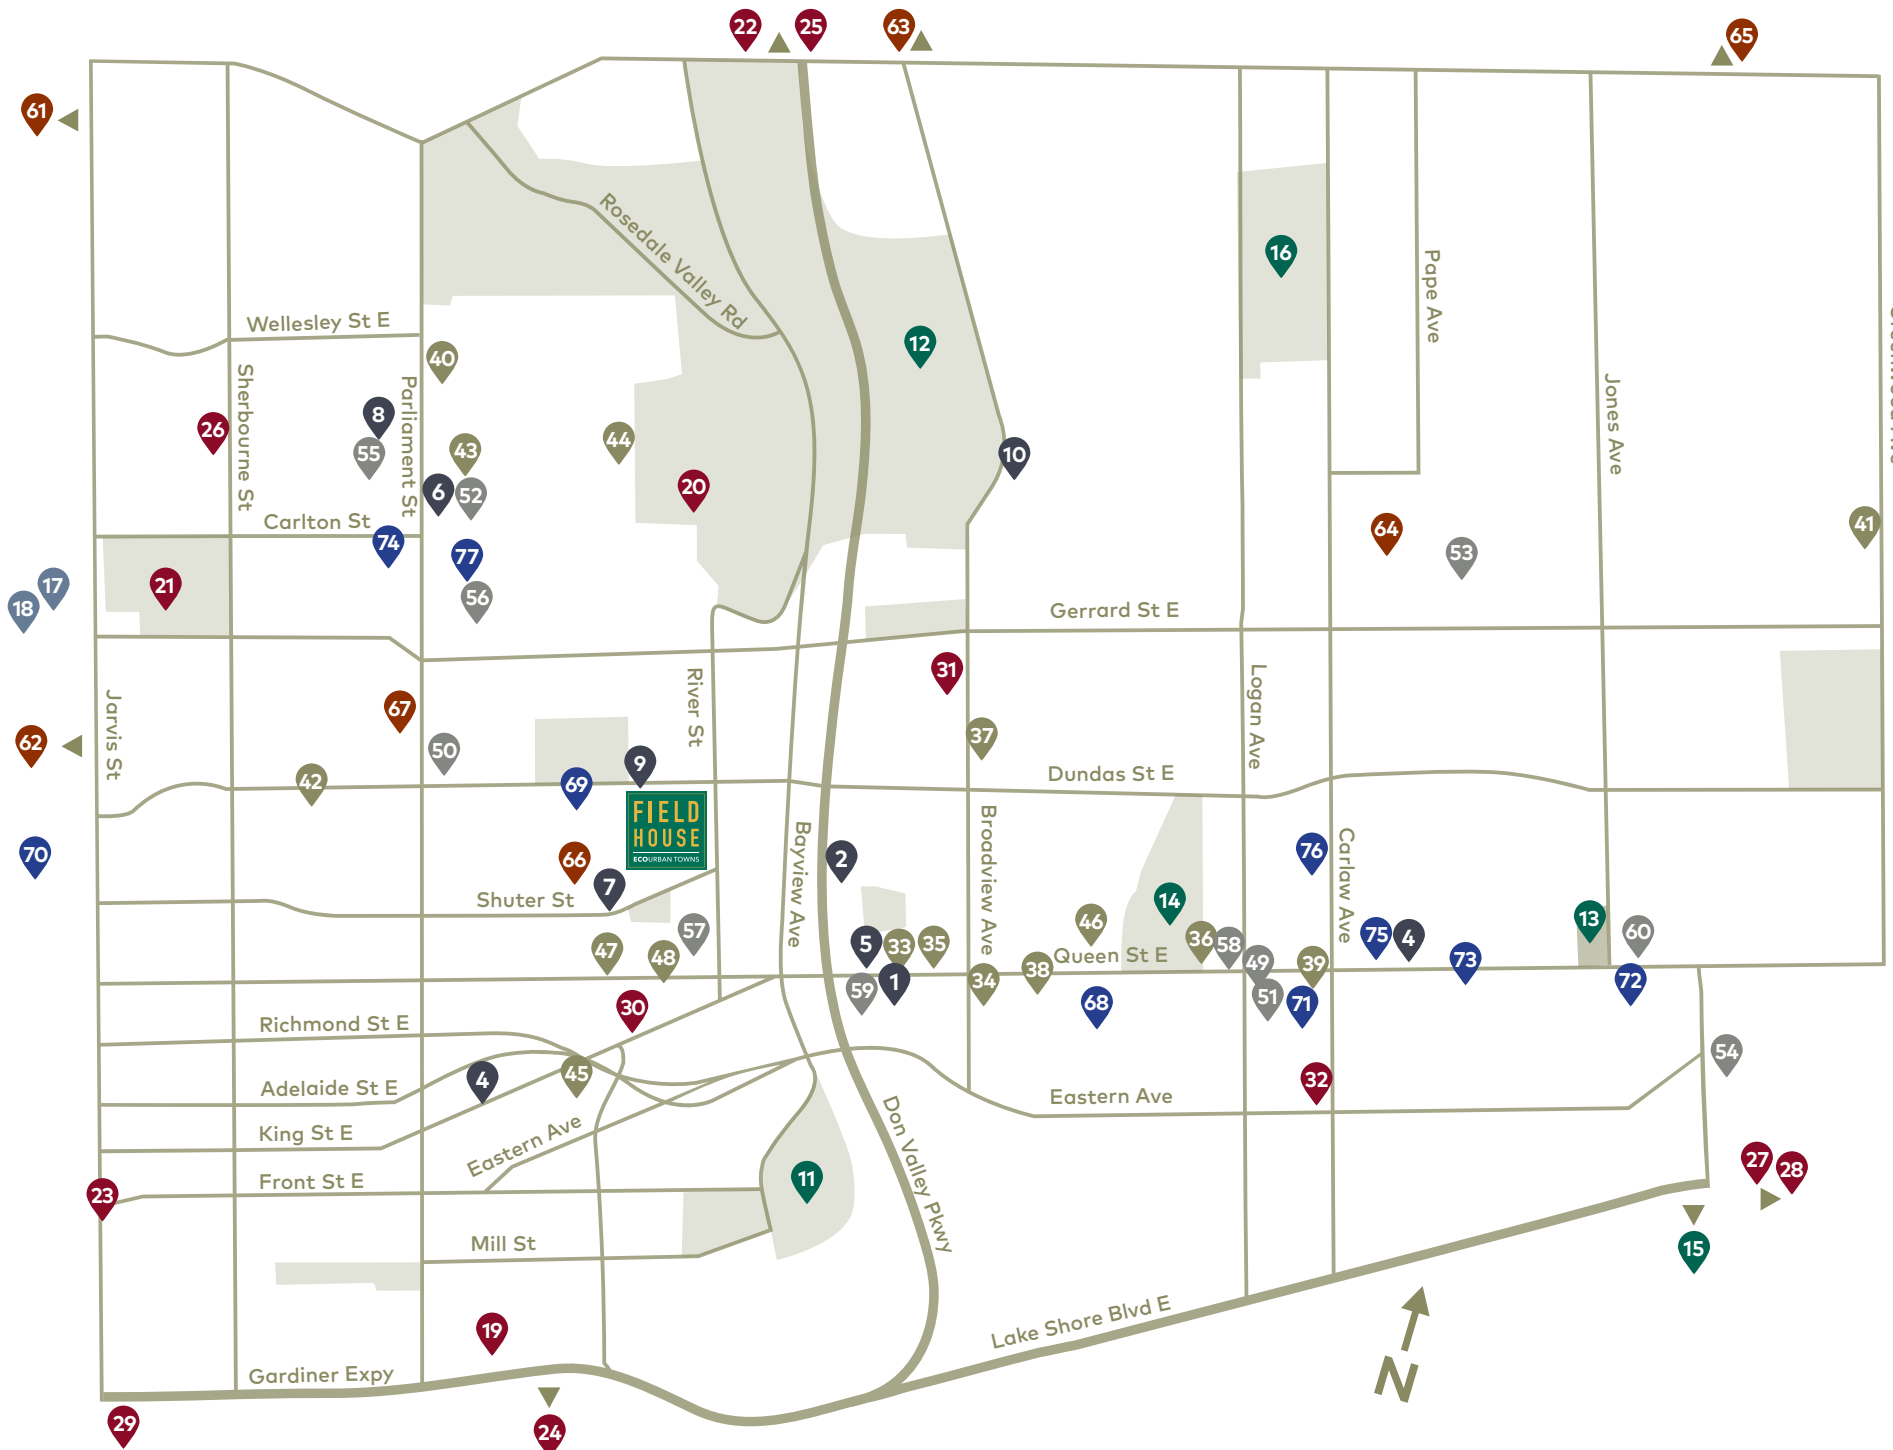

Everything you want in a neighbourhood and so much more

COFFEE SHOPS

1. The Cannonball
2. Merchants Of Green Coffee
3. Tandem Coffee
4. Te Aro
5. Dark Horse Espresso Bar
6. JetFuel Coffee Shop
7. Sumach Espresso
8. TASSO
9. Le Beau
10. Rooster Coffee House

PARKS

11. Corktown Common
12. Riverdale Park East
13. Leslie Grove Park
14. Jimmie Simpson Park
15. Tommy Thompson Park
16. Withrow Park

HOSPITALS

17. Toronto General Hospital
18. Mount Sinai Hospital

ATTRACTIONS AND RECREATION

19. The Distillery Historic District
20. Riverdale Farm
21. Allan Gardens
22. Evergreen Brick Works
23. St. Lawrence Market
24. Cherry Beach
25. Chester Hill Lookout
26. Phoenix Concert Theatre
27. Woodbine Beach
28. Ashbridge's Bay
29. Sugar Beach
30. Lift Corktown CrossFit
31. Big Stretch Yoga
32. Torq Ride

RESTAURANTS

33. White Lily Diner
34. Brickworks Ciderhouse
35. The Broadview Hotel
36. Barrio Cerveceria
37. Lady Marmalade
38. Mean Bao

39. Leslieville Pumps
  General Store & Kitchen
40. F'Amelia
41. Maha's
42. BLCK.
43. Salt & Tobacco
44. Park Snacks
45. Gusto 501
46. La Carnita
47. Dominion Pub and Kitchen
48. Fusilli

GROCERY STORES

49. Leslieville Cheese Market Inc
50. FreshCo
51. Rowe Farms
52. Cabbagetown Organics
53. Walmart
54. Loblaws
55. LCBO
56. Matt's No Frills
57. Beer Store
58. Hooked Inc.
59. Blackbird Baking Co.
60. Raise the Root Organic Market

SCHOOLS

61. University of Toronto - St. George Campus
62. Ryerson University
63. Montcrest School
64. Pape Avenue Junior Public School
65. Wilkinson Junior Public School
66. Nelson Mandela Park Public School
67. Lord Dufferin Junior and Senior Public School

SHOPPING

68. Queen Garden Centre
69. Shoppers Drug Mart
70. CF Toronto Eaton Centre
71. Good Neighbour
72. Culture Athletics
73. Black Rooster Maison
74. Labour of Love
75. Province of Canada
76. Park & Fifth
77. Spruce Toronto