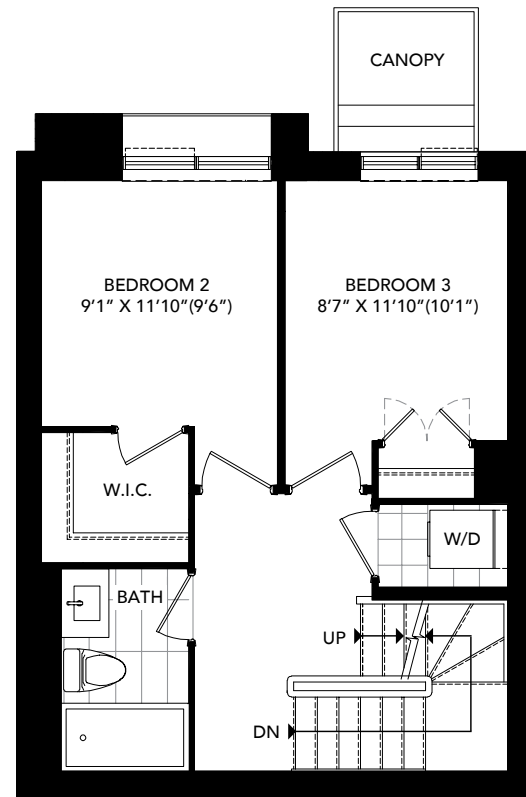

# Bamboo

1528 SQ.FT.

3 BEDROOM | OUTDOOR PATIO (GF) 175 SQ.FT. | OUTDOOR TERRACE (ROOF) 285 SQ.FT.

GROUND FLOOR

SECOND FLOOR

THIRD FLOOR

ROOFTOP TERRACE

All areas and stated room dimensions are approximate. Floor area measured in accordance with Tarion bulletin #22. Actual living areas will vary from stated floor areas. Size and location of windows may vary. The purchaser acknowledges that the actual unit purchased may be a reversed layout to the plan shown. Outdoor area will vary depending on townhome location within the community. Please speak with a Sales Representative for details. Illustration is artist's concept. E. & O. E.