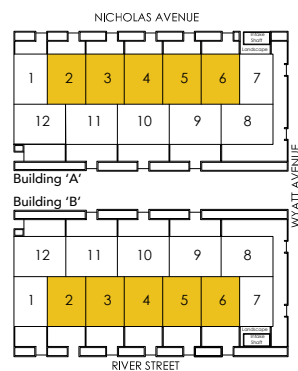

# Bamboo

1528 SQ.FT.

3 BEDROOM | OUTDOOR PATIO (GF) 175 SQ.FT. | OUTDOOR TERRACE (ROOF) 285 SQ.FT.

GROUND FLOOR

SECOND FLOOR

THIRD FLOOR

ROOFTOP TERRACE

All areas and stated room dimensions are approximate. Floor area measured in accordance with Tarion bulletin #22. Actual living areas will vary from stated floor areas. Size and location of windows may vary. The purchaser acknowledges that the actual unit purchased may be a reversed layout to the plan shown. Outdoor area will vary depending on townhome location within the community. Please speak with a Sales Representative for details. Illustration is artist's concept. E. & O. E.