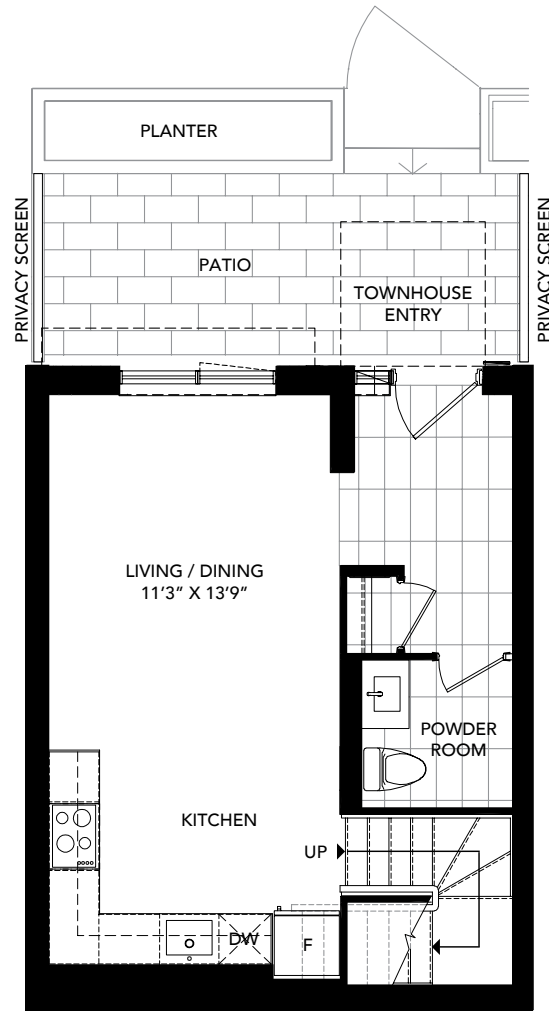

# Bamboo

1528 SQ.FT.

3 BEDROOM | OUTDOOR PATIO (GF) 175 SQ.FT. | OUTDOOR TERRACE (ROOF) 285 SQ.FT.

GROUND FLOOR

SECOND FLOOR

THIRD FLOOR

ROOFTOP TERRACE

All areas and stated room dimensions are approximate. Floor area measured in accordance with Tarion bulletin #22. Actual living areas will vary from stated floor areas. Size and location of windows may vary. The purchaser acknowledges that the actual unit purchased may be a reversed layout to the plan shown. Outdoor area will vary depending on townhome location within the community. Please speak with a Sales Representative for details. Illustration is artist's concept. E. & O. E.