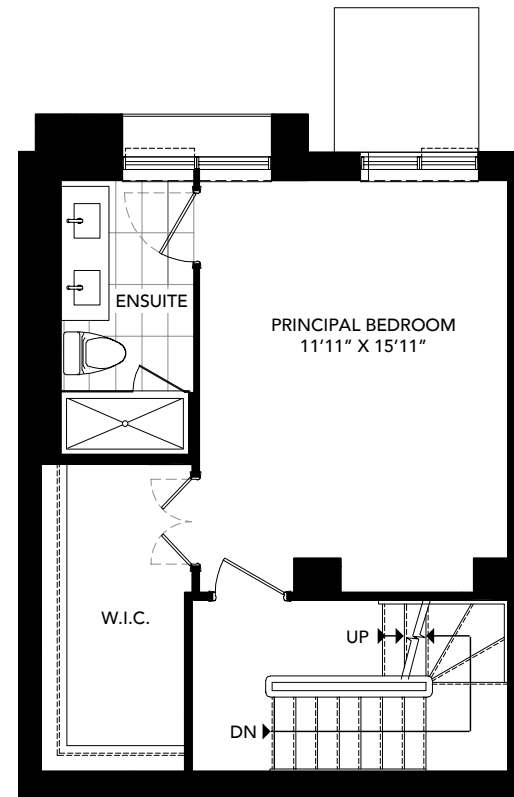

# Bamboo

1528 SQ.FT.

3 BEDROOM | OUTDOOR PATIO (GF) 175 SQ.FT. | OUTDOOR TERRACE (ROOF) 285 SQ.FT.

GROUND FLOOR

SECOND FLOOR

THIRD FLOOR

ROOFTOP TERRACE

All areas and stated room dimensions are approximate. Floor area measured in accordance with Tarion bulletin #22. Actual living areas will vary from stated floor areas. Size and location of windows may vary. The purchaser acknowledges that the actual unit purchased may be a reversed layout to the plan shown. Outdoor area will vary depending on townhome location within the community. Please speak with a Sales Representative for details. Illustration is artist's concept. E. & O. E.