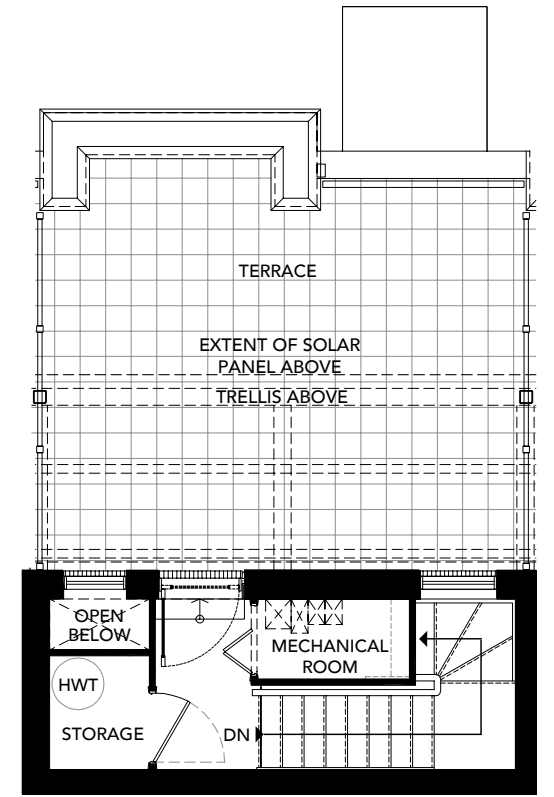

# Bamboo

1528 SQ.FT.

3 BEDROOM | OUTDOOR PATIO (GF) 175 SQ.FT. | OUTDOOR TERRACE (ROOF) 285 SQ.FT.

GROUND FLOOR

SECOND FLOOR

THIRD FLOOR

ROOFTOP TERRACE

All areas and stated room dimensions are approximate. Floor area measured in accordance with Tarion bulletin #22. Actual living areas will vary from stated floor areas. Size and location of windows may vary. The purchaser acknowledges that the actual unit purchased may be a reversed layout to the plan shown. Outdoor area will vary depending on townhome location within the community. Please speak with a Sales Representative for details. Illustration is artist's concept. E. & O. E.