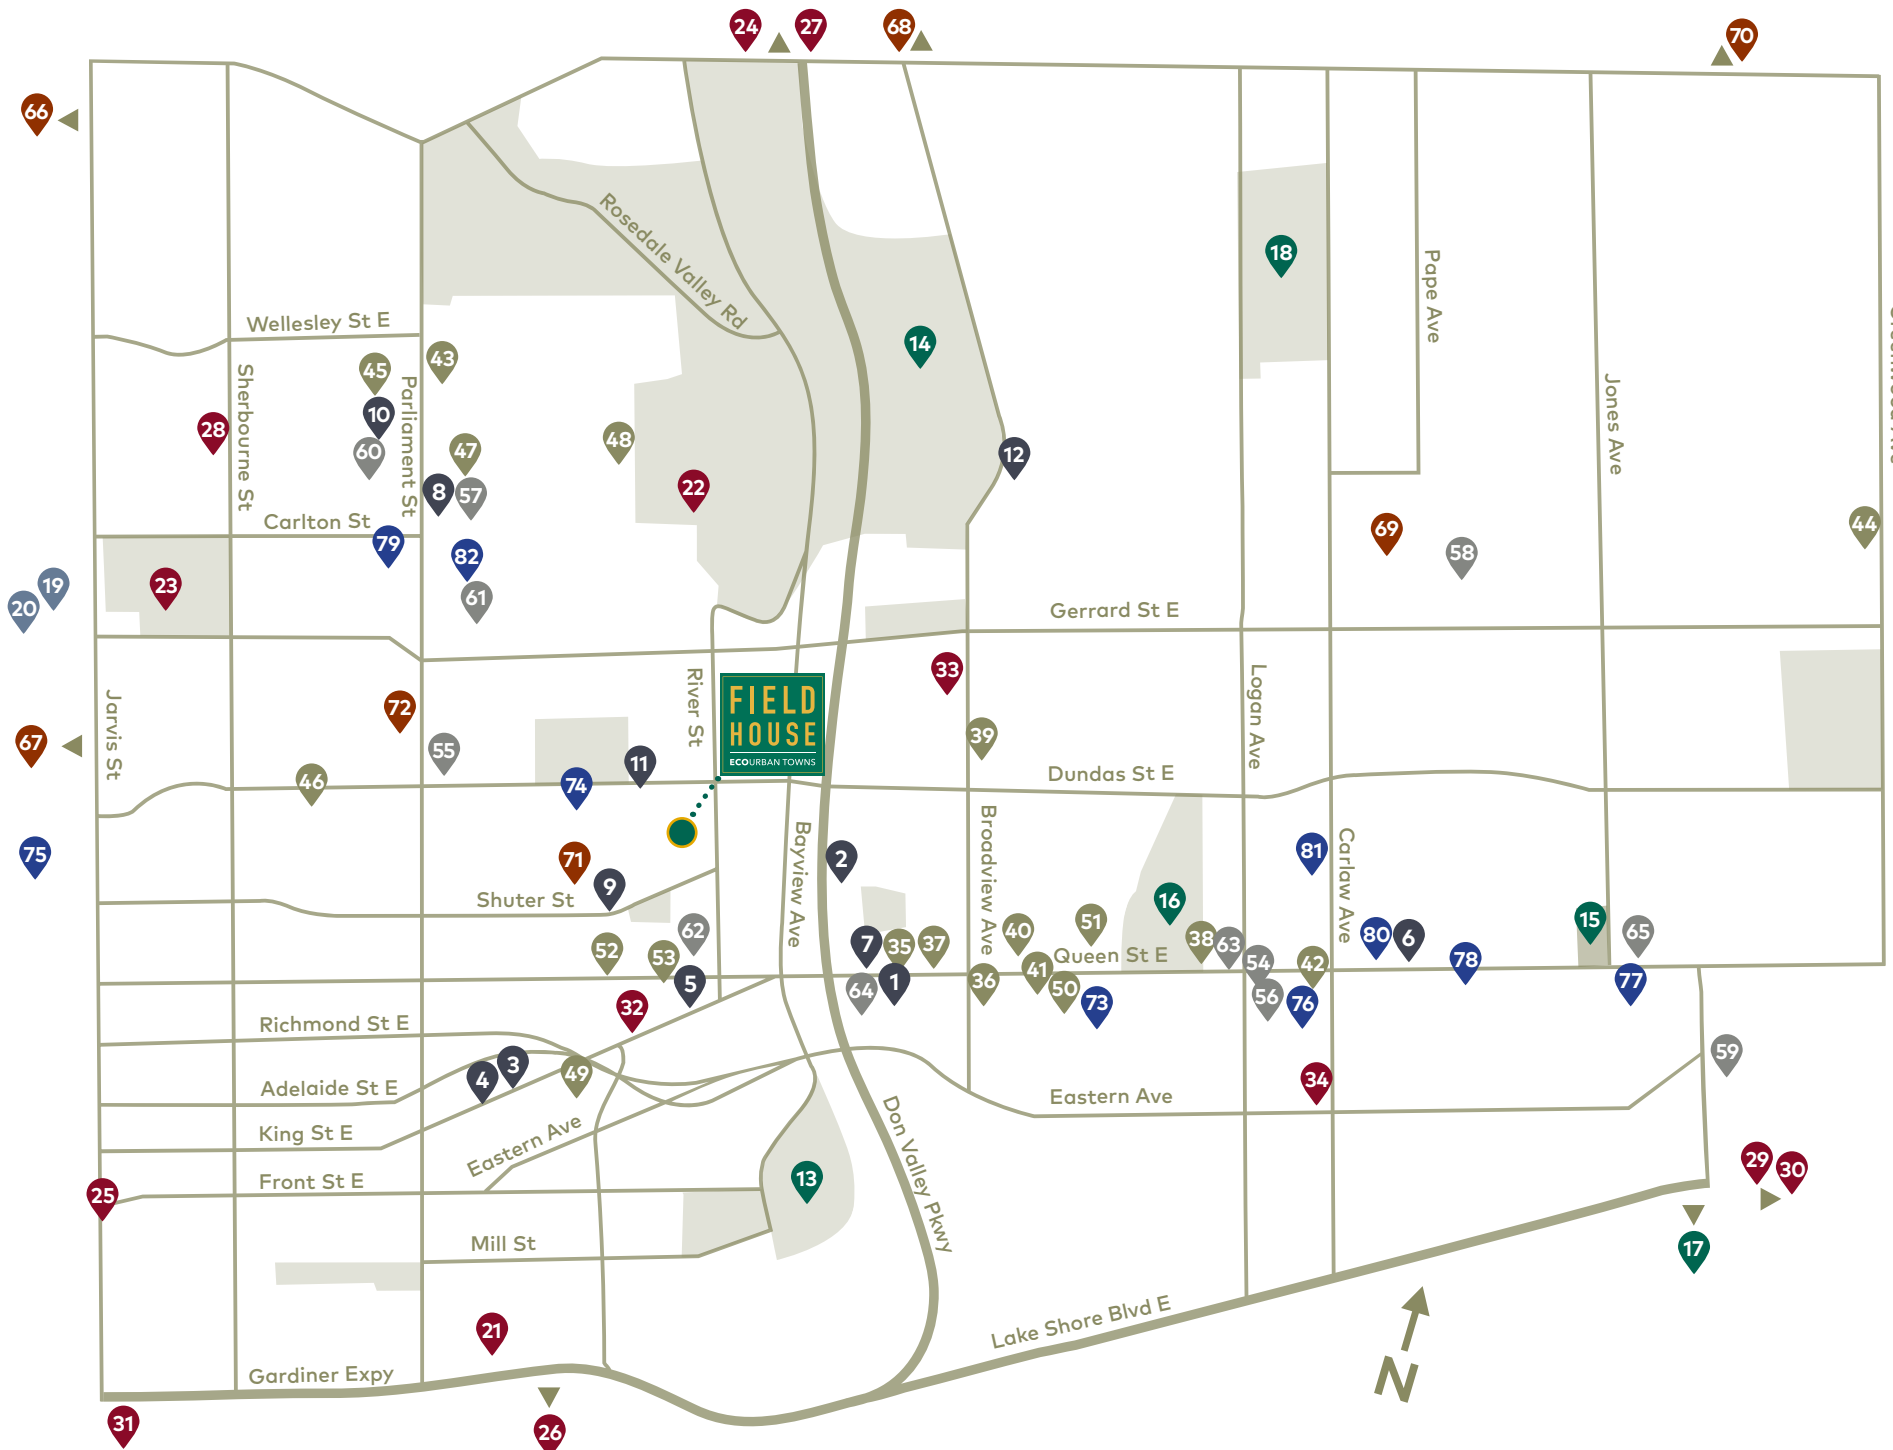

Everything you want in a neighbourhood

and so much more

Map is not to scale. Illustration is artist's concept. E. & O. E.

COFFEE SHOPS

1. The Cannonball
2. Merchants Of Green Coffee
3. Morning Glory Café
4. Tandem Coffee
5. Odin Coffee Roasters
6. Te Aro
7. Dark Horse Espresso Bar
8. JetFuel Coffee Shop
9. Sumach Espresso
10. TASSO
11. Le Beau
12. Rooster Coffee House

PARKS

13. Corktown Common
14. Riverdale Park East
15. Leslie Grove Park
16. Jimmie Simpson Park
17. Tommy Thompson Park
18. Withrow Park

HOSPITALS

19. Toronto General Hospital
20. Mount Sinai Hospital

ATTRACTIONS AND RECREATION

21. The Distillery Historic District
22. Riverdale Farm
23. Allan Gardens
24. Evergreen Brick Works
25. St. Lawrence Market
26. Cherry Beach
27. Chester Hill Lookout
28. Phoenix Concert Theatre
29. Woodbine Beach
30. Ashbridge's Bay
31. Sugar Beach
32. Lift Corktown CrossFit
33. Big Stretch Yoga
34. Torq Ride

RESTAURANTS

35. White Lily Diner
36. Brickworks Ciderhouse
37. The Broadview Hotel
38. Barrio Cervecería
39. Lady Marmalade
40. Ruby Watchco

41. Mean Bao
42. Leslieville Pumps
General Store & Kitchen
43. F'Amelia
44. Maha's
45. Grinning Face
46. BLCK.
47. Salt & Tobacco
48. Park Snacks
49. Gusto 501
50. I'll Be Seeing You...
51. La Carnita
52. Dominion Pub and Kitchen
53. Fusilli